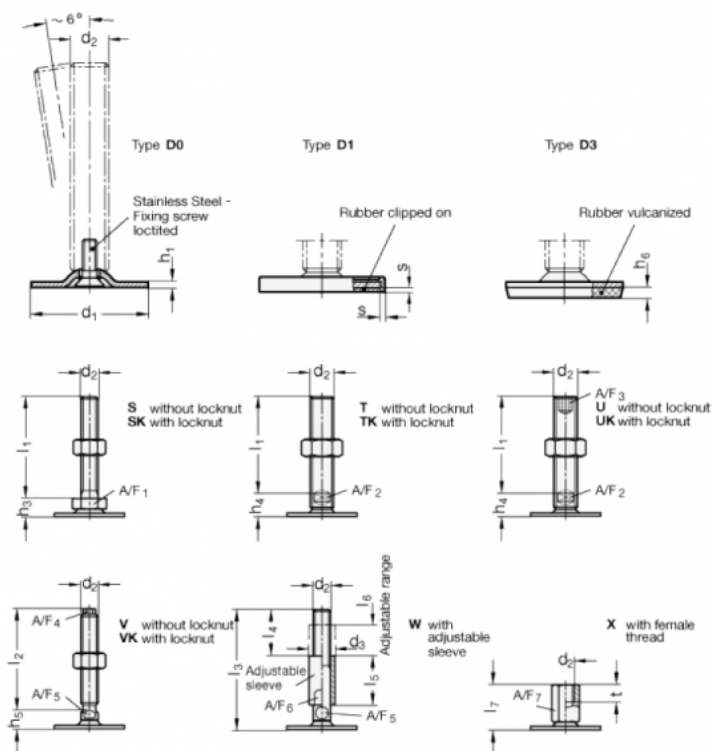

Data Sheet

Article number: 204180M16125D0UK

Description: E+G levelling foot
GN 41-80-M16-125-D0-UK

Note: UK With nut, Hexagon socket at the top, Wrench flat at the bottom

Measures

- A/F2 = 12
- A/F3 = 8
- d1 = 80
- d2 = M16
- h1 = 3
- h4 = 18
- h6 =
- l1 = 125

s =